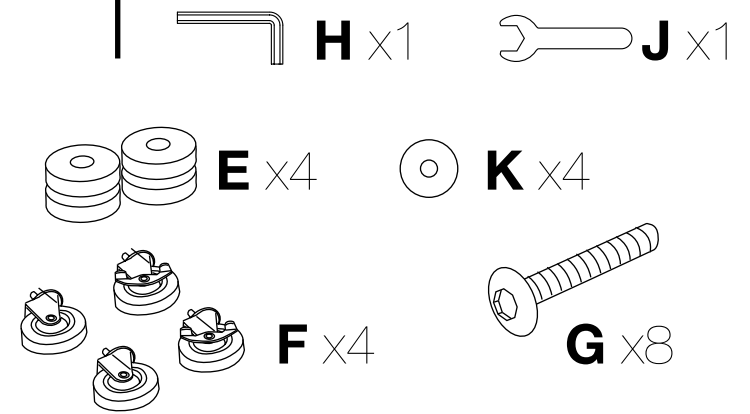

Parts List

Tools Included

1

NOTICE:
Securely tighten casters **F**
with wrench **J**.

2

Once your Laundry cart frame is complete, loop laundry bag **B** over frame **D** and fasten the bag using the hook and loop fasteners.