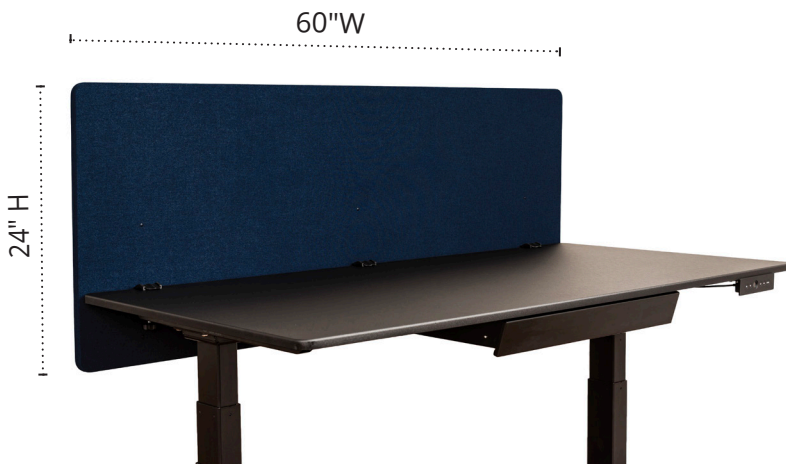

## RECLAIM 60x24 & Two 24x24 Desk Privacy Panel Set in Starlight Blue

### Product Specifications

|                            |  |
|----------------------------|--|
| Component Number           | RCLM6024SB   |
| Brand                      | reclaim™   |
| Material                   | 100% Recycled PET<br>- Core: 60% post-consumer<br>- Fabric: 100% post-consumer |
| Color                      | Starlight Blue   |
| Clamp Material             | Powder-Coated Steel  |
| Attachment Method          | 3 Clamps   |
| NRC Rating                 | 0.85 (85% sound absorbency)  |
| Dimensions                 | 60"W x 24"H x 0.88"D   |
| Actual Panel Weight        | 11 lbs.  |
| Actual Clamp Weight        | 1.5 lbs.   |
| Shipping Method            | Ground   |
| Shipping Carton Dimensions | Box 1: 66"W x 27"H x 1"D<br>Box 2: 7"W x 4"H x 3"D                             |
| Shipping Weight            | Box 1: 14 lbs.<br>Box 2: 2 lbs.  |
| Warranty                   | 5 Year Limited Warranty  |