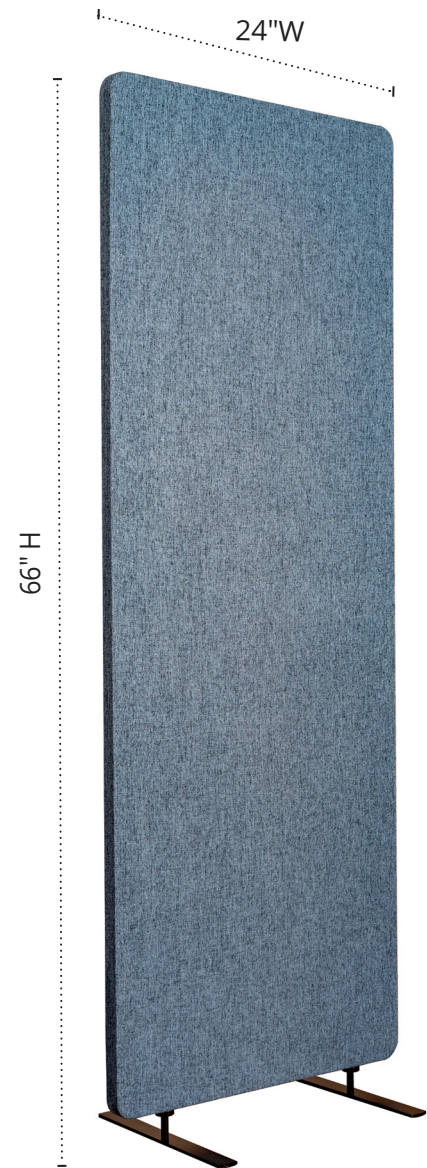

# RCLM2466PB

## RECLAIM 24x66 Room Divider in Pacific Blue

### Product Specifications

Item Number	RCLM2466PB
Brand	reclaim™
Material	100% Recycled PET - Core: 60% post-consumer - Fabric: 100% post-consumer
Color	Pacific Blue
Foot Material	Powder-Coated Steel
Foot Type	2 Flat Feet
Dimensions of Flat Foot	1.375"W x 13.75"D
NRC Rating	0.85 (85% sound absorbency)
Dimensions Without Feet	24"W x 64"H x 1.25"D
Dimensions With Feet	24"W x 66"H x 13.5"D
Actual Panel Weight	12 lbs.
Actual Foot Weight	3 lbs.
Shipping Method	Ground
Shipping Carton Dimensions	Box 1: 71"W x 2"H x 27"D Box 2: 15"W x 2"H x 13"D
Shipping Weight	Box 1: 15 lbs. Box 2: 4 lbs.
Warranty	5 Year Limited Warranty