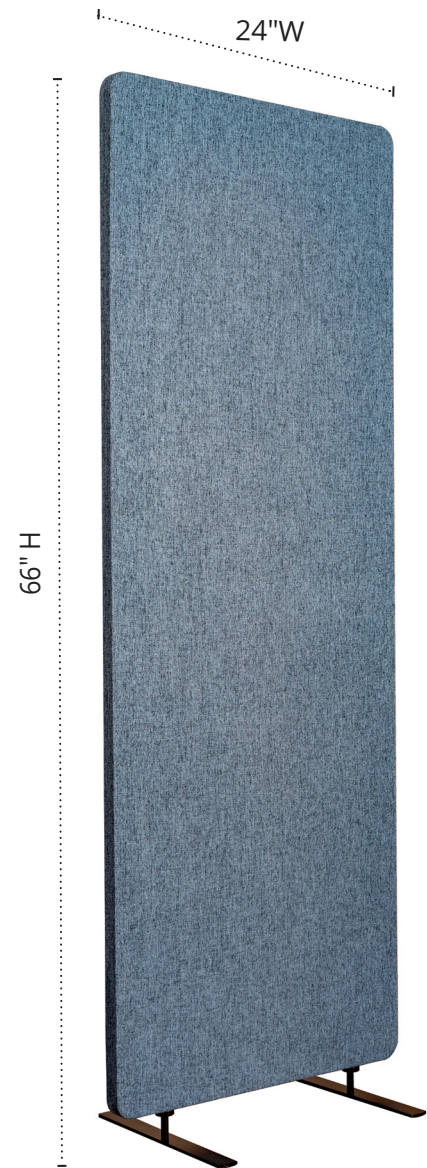

RCLM2466PB

RECLAIM 24x66 Room Divider in Pacific Blue

Product Specifications

Item Number	RCLM2466PB
Brand	reclaim™
Material	100% Recycled PET - Core: 60% post-consumer - Fabric: 100% post-consumer
Color	Pacific Blue
Foot Material	Powder-Coated Steel
Foot Type	2 Flat Feet
Dimensions of Flat Foot	1.375"W x 13.75"D
NRC Rating	0.85 (85% sound absorbency)
Dimensions Without Feet	24"W x 64"H x 1.25"D
Dimensions With Feet	24"W x 66"H x 13.5"D
Actual Panel Weight	12 lbs.
Actual Foot Weight	3 lbs.
Shipping Method	Ground
Shipping Carton Dimensions	Box 1: 71"W x 2"H x 27"D Box 2: 15"W x 2"H x 13"D
Shipping Weight	Box 1: 15 lbs. Box 2: 4 lbs.
Warranty	5 Year Limited Warranty

**To Order, Call Your
Sales Representative
or 800-323-4656**