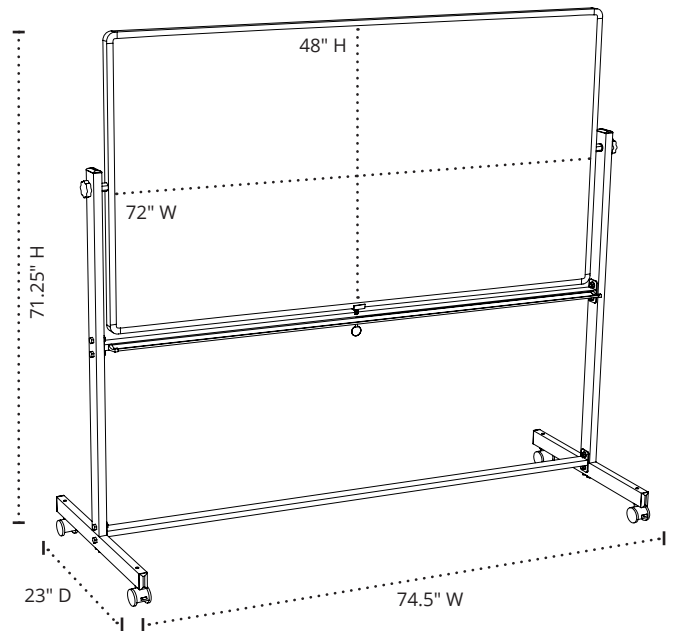

MB7248WW

Double-sided Magnetic Whiteboard

Product Specifications

Item Number	MB7248WW
Material	Painted Steel
Frame	Aluminum; 1" edging
Surface Style	Magnetic Painted Steel
Full Dimensions	74.5" W x 23" D x 71.25" H
Board Dimensions	72" W x 48" H
Base Dimensions	74.5" W x 23" D
Tray Style	Full length
Casters (4)	2" casters; two casters include locking brakes
Actual Weight	47 lbs.
Shipping Method	Freight
Shipping Cart Dims	One carton: 57" W x 77" x D 2" H Two cartons: 76" W x 52" D x 2" H (carton 1) 75" W x 12" D x 2" H (carton 2)
Shipping Weight	One carton: 69 lbs. Two cartons: 47 lbs. (carton 1) 22 lbs. (carton 2)
Assembly Required	Yes