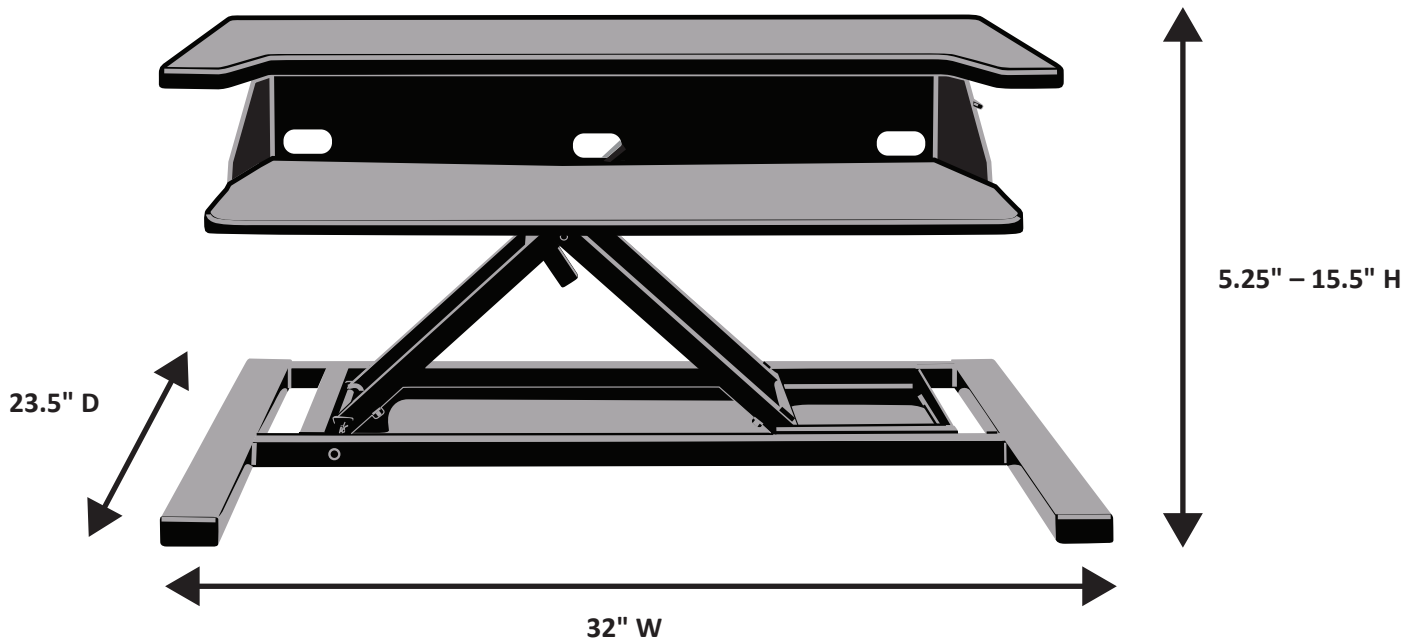

LVLUP PRO32-BK - 32" PORTABLE STANDING DESKTOP DESK

Product Specifications:

Item Number	LVLUPPRO32-BK
Dimensions	32" W x 23.5" D x 5.25" – 15.5" H (top shelf)
Frame Make	Steel
Frame Color Finish	Black
Desktop Make	Medium Density Fiberboard (MDF) w/ Polyvinyl Chloride (PVC)
Top Shelf Dimensions	32.09" W x 13.78" D
Lower Shelf Dimensions	27.76" W x 9.65" D
Height Adjustment Mechanism	Pneumatic air cylinder and steel rod handle
Weight Capacity	35 lbs.
Meets ANSI/BIFMA	Yes
Ship Method	Ground
Shipping Carton Dims	One carton; 36.2" W x 28.3" D x 7.9" H
Shipping Weight	47 lbs.
Assembly Required	No