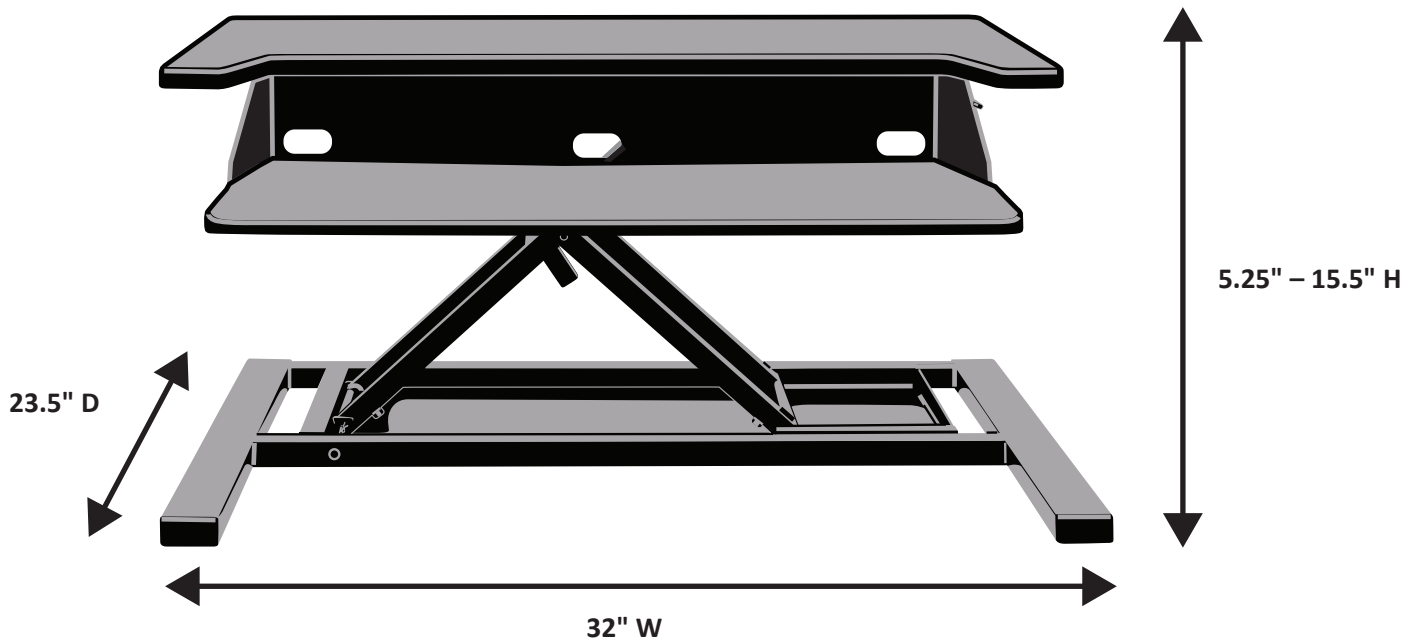

# LVLUP PRO32-BK - 32" PORTABLE STANDING DESKTOP DESK

**Product Specifications:**

<b>Item Number</b>	LVLUPPRO32-BK
<b>Dimensions</b>	32" W x 23.5" D x 5.25" – 15.5" H (top shelf)
<b>Frame Make</b>	Steel
<b>Frame Color Finish</b>	Black
<b>Desktop Make</b>	Medium Density Fiberboard (MDF) w/ Polyvinyl Chloride (PVC)
<b>Top Shelf Dimensions</b>	32.09" W x 13.78" D
<b>Lower Shelf Dimensions</b>	27.76" W x 9.65" D
<b>Height Adjustment Mechanism</b>	Pneumatic air cylinder and steel rod handle
<b>Weight Capacity</b>	35 lbs.
<b>Meets ANSI/BIFMA</b>	Yes
<b>Ship Method</b>	Ground
<b>Shipping Carton Dims</b>	One carton; 36.2" W x 28.3" D x 7.9" H
<b>Shipping Weight</b>	47 lbs.
<b>Assembly Required</b>	No