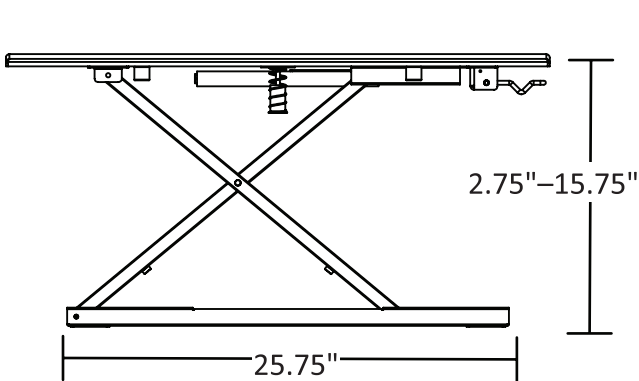

# LEVEL UP 32 STANDING DESK CONVERTER

## Product Specifications

Item Number	LVLUP32-BK
Dimensions	31.5" W x 22.25" D x 2.75"–15.75" H
Base Dimensions	25.75" W x 15.25" D
Frame Make	Steel
Frame Color Finish	Black
Weight	34.60 lbs.
Shelf Make	MDF w/ PVC wrap
Shelf Dimensions	31.5" W x 22.25" D
Height Adjustment Increments	Any height between 2.75"– 15.75"
Weight Capacity	20 lbs.
Meets ANSI/BIFMA	Yes
Shipping Method	Ground
Shipping Carton Dims	35" x 26" x 4"
Shipping Weight	40 lbs.
Assembly Required	No