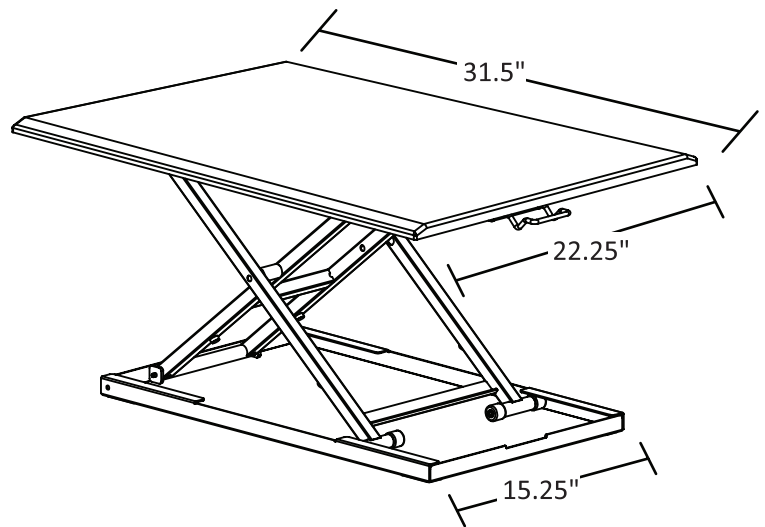

# LEVEL UP 32 STANDING DESK CONVERTER

## Product Specifications

Item Number	LVLUP32-BK
Dimensions	31.5" W x 22.25" D x 2.75"–15.75" H
Base Dimensions	25.75" W x 15.25" D
Frame Make	Steel
Frame Color Finish	Black
Weight	34.60 lbs.
Shelf Make	MDF w/ PVC wrap
Shelf Dimensions	31.5" W x 22.25" D
Height Adjustment Increments	Any height between 2.75"– 15.75"
Weight Capacity	20 lbs.
Meets ANSI/BIFMA	Yes
Shipping Method	Ground
Shipping Carton Dims	35" x 26" x 4"
Shipping Weight	40 lbs.
Assembly Required	No