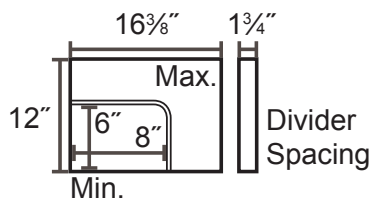

Tablet Computer Charging Station

LLTP24-B

31¹/₈" W x 21¹/₈" D x 40¹/₈" H
Min/Max Laptop / Chromebook:

- Sleek and mobile unit capable of charging and securing up to 24 Chromebooks or tablets (sold separately)
- Cabinet and tablet shelves come fully assembled.
- Measures 31¹/₈" W x 21¹/₈" D x 40¹/₈" H
- Rack shelves are 12" x 12" D with 1" H of top clearance
- The bottom shelf contains 3¹/₄" H top of clearance, perfect for storing accessories
- The rubber-coated dividers keep your tablets organized and protected. Each divider is 1³/₄" apart.
- Includes two 12-Outlet 120V/15A vertical power strip to keep your devices fully charged.
- Plenty of ventilation allows air to circulate freely through the unit.
- Includes four 4" casters, two with locking brakes.
- Locking front and rear access doors include two sets of keys
- Maximum weight capacity of 175lbs (evenly distributed)

Rear access door has 12 outlets on each side.